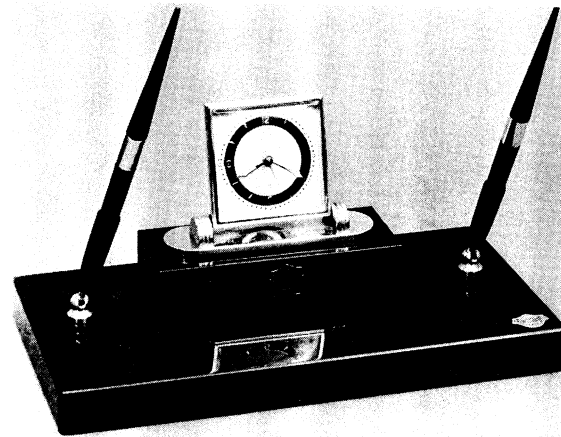

510JK - PEN BASE — DOUBLE PEN — JEWEL ALARM CLOCK
LUM. DIAL

WHITE, BLACK OR GREEN ONYX